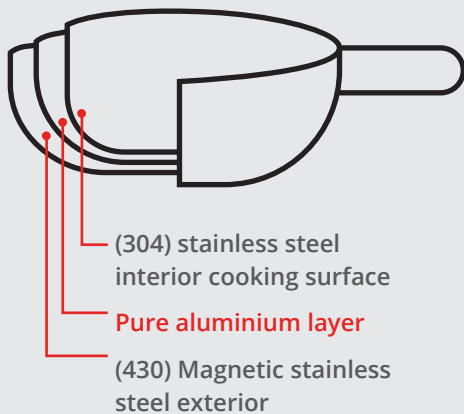

FULL HEIGHT COOKPOT

Size (cm)	Height (cm)	Ltr
20	19	5.75
24	24	10.5
28	28	17
32	32	25
36	36	36
40	40	47.5
45	45	79
50	50	95
60	60	150

LIDS

Size (cm)	Height (cm)
20	36
24	40
28	45
32	50
	60

All our products are made with food grade 18/10 stainless steel 304. All items are induction compatible.

Ceramic

Electric

Induction

Gas

Dishwasher

TRI-PLY TECHNOLOGY

SANDWICH TECHNOLOGY

WHY US?

EFFICIENT HEAT DISTRIBUTION

We use a thicker aluminium in the middle to give better and faster heat distribution to the pan.

PREMIUM QUALITY

We vouch for our quality to be premium and international level.

HIGHER PRODUCT LONGEVITY

Our product has a better adhesion between the layers which increases the life of the product

PERFECT POUR

This special bending at the edge of our pans, gives it the ability of perfect pour.