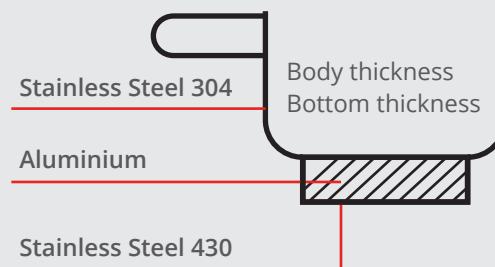

SANDWICH TECHNOLOGY

WHY US?

EFFICIENT HEAT DISTRIBUTION

We use a thicker aluminium in the middle to give better and faster heat distribution to the pan.

PREMIUM QUALITY

We vouch for our quality to be premium and international level.

HIGHER PRODUCT LONGEVITY

Our product has a better adhesion between the layers which increases the life of the product

PERFECT POUR

This special bending at the edge of our pans, gives it the ability of perfect pour.

INDUCTION COMPATIBLE

All our products are compatible with induction stovetop.

FOOD GRADE PRODUCTS

All our products are made with food grade 18/10 stainless steel 304.

CORVUS

SERVE YOUR BEST

Corvus Industries LLP

+91 22 24220109 | sales@corvusindia.com | info@corvusindia.com | www.corvusindia.com
359, Kalyandas Udyog Bhavan, S H Tandel Marg, Worli, Mumbai-400025